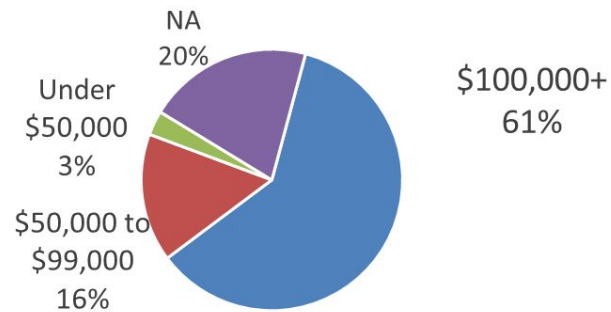

Waterville Valley 2022 Community Power Survey

Total responses	132
Online survey	96
Paper survey	36
NHEC	128
Other	2
I don't know	2
Solar Panels?	3

Home or Business?

Rent or Own?

Age

Income

**What would you want a program to bring to our community?
Check all that apply:**