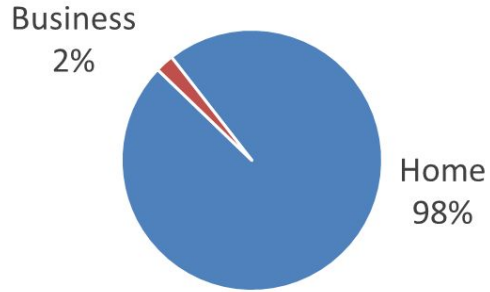

Waterville Valley 2022 Community Power Survey

Total responses	132
Online survey	96
Paper survey	36
NHEC	128
Other	2
I don't know	2
Solar Panels?	3

Home or Business?

Rent or Own?

Age

Income

**What would you want a program to bring to our community?
Check all that apply:**