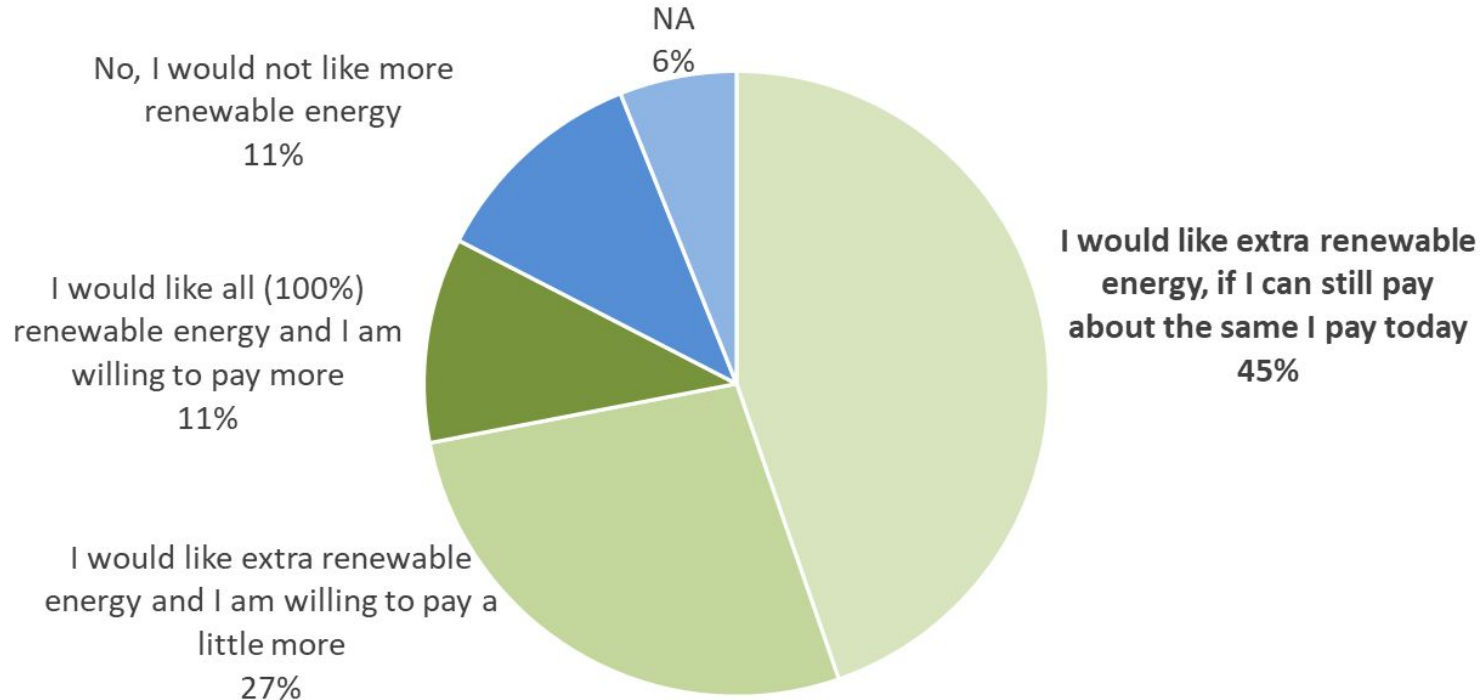

Are you interested in adding extra renewable energy in our electricity supply?