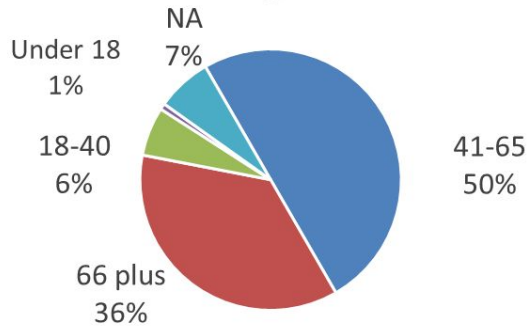

Waterville Valley 2022 Community Power Survey

Total responses	132
Online survey	96
Paper survey	36
NHEC	128
Other	2
I don't know	2
Solar Panels?	3

Home or Business?

Rent or Own?

Age

Income

**What would you want a program to bring to our community?
Check all that apply:**