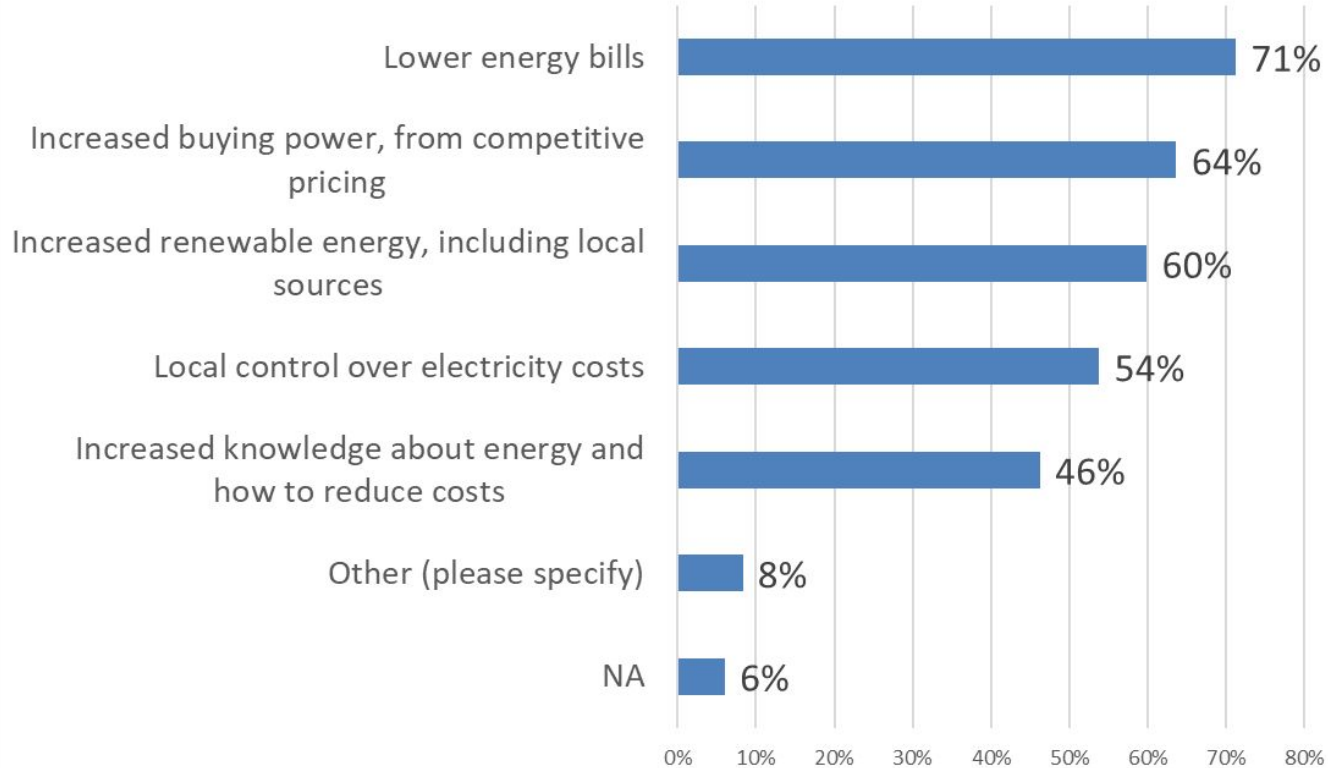

Waterville Valley 2022 Community Power Survey

Total responses	132
Online survey	96
Paper survey	36
NHEC	128
Other	2
I don't know	2
Solar Panels?	3

Home or Business?

Rent or Own?

Age

Income

**What would you want a program to bring to our community?
Check all that apply:**

Are you interested in adding extra renewable energy in our electricity supply?

Why did you stay with NHEC for electricity supply?