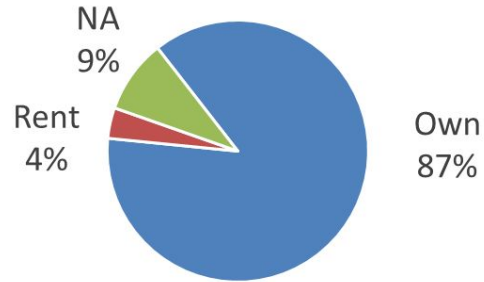

Waterville Valley 2022 Community Power Survey

Total responses	132
Online survey	96
Paper survey	36
NHEC	128
Other	2
I don't know	2
Solar Panels?	3

Home or Business?

Rent or Own?

Age

Income

**What would you want a program to bring to our community?
Check all that apply:**